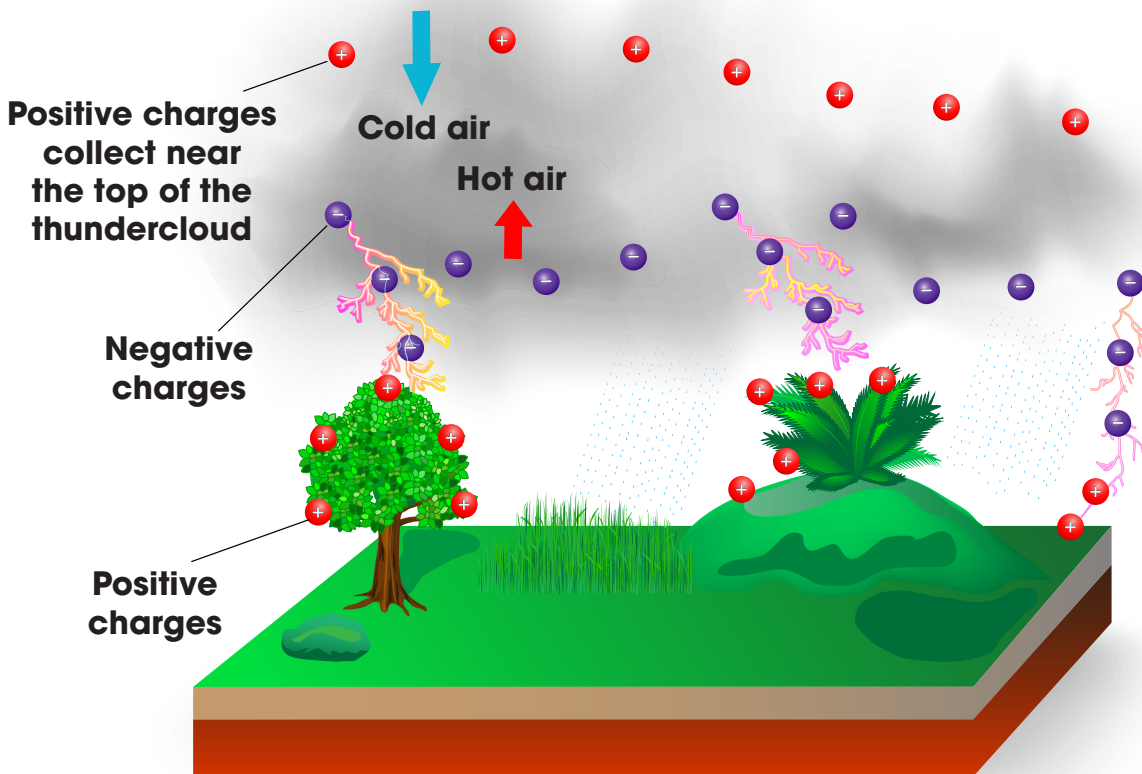

HOW LIGHTNING IS FORMED