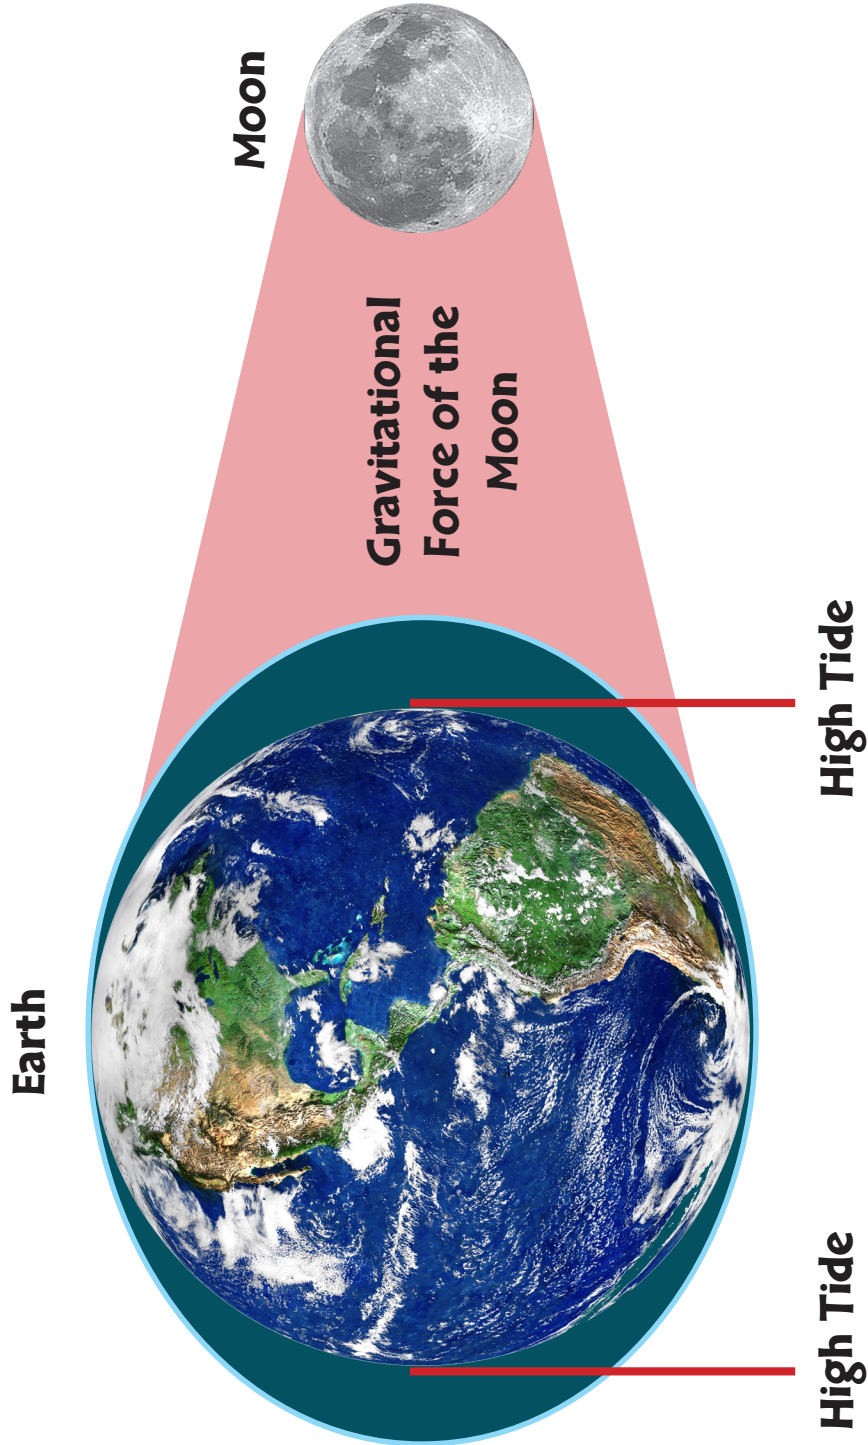

# Gravity and Tides

## Tides Caused by Gravitational Force of the Moon

# Coal Formation Timeline

**300 million  
years ago**

**Plants died  
in swamps.**

**100 million  
years ago**

**Plants were covered  
by water and dirt.**

**Heat and weight  
turned plants into coal.**

**Over millions  
of years**