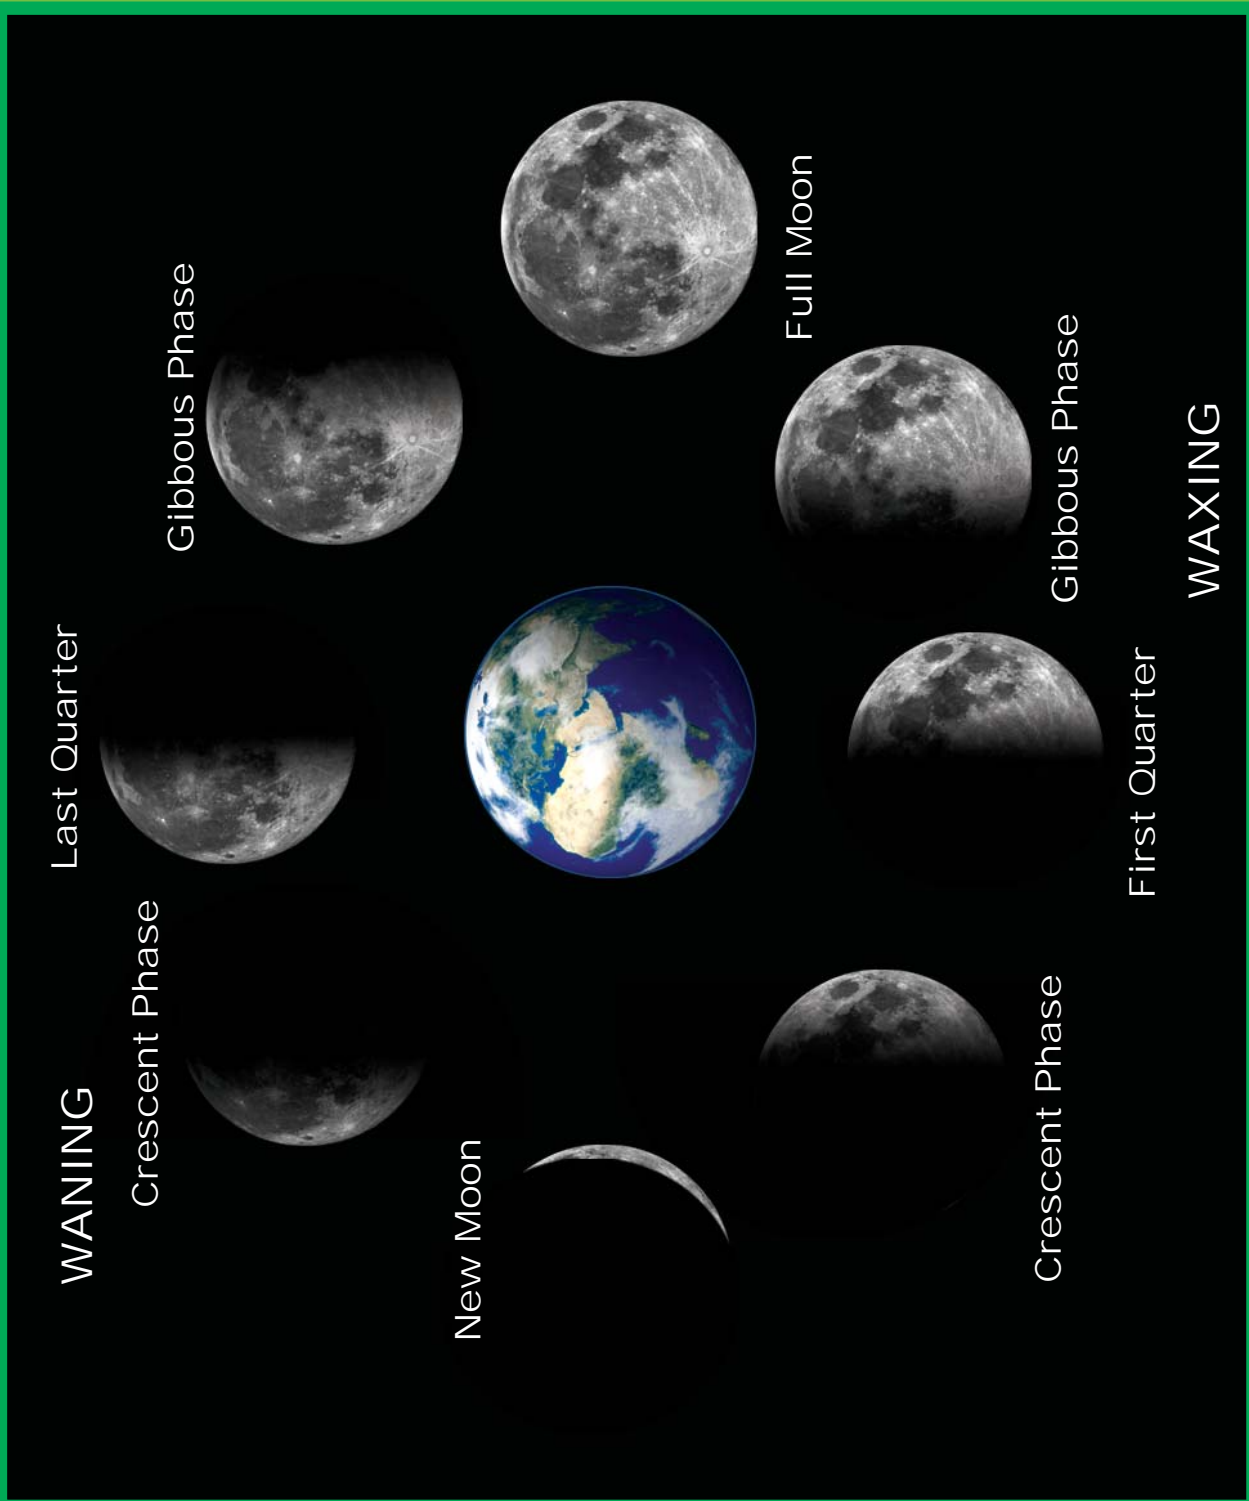

Our Solar System

Our Planets

Phases of the Moon

WANING

Last Quarter

Crescent Phase

Gibbous Phase

New Moon

Full Moon

Crescent Phase

Gibbous Phase

First Quarter

WAXING

Mars Exploration Rovers

Earth

Stars of the Northern Hemisphere

The Andromeda Galaxy

Different Shapes of Galaxies

BARRED SPIRAL

ELLIPTICAL

IRREGULAR

The Milky Way Galaxy

The Hubble Telescope

The Rosette Nebula

Pleiades Star Cluster and Nebula

Black Hole

An Astronaut's Weightlessness

Space Shuttle

Satellite

Shuttle Atlantis Docked on the MIR Space Station

Image courtesy of NASA

Construction of the International Space Station