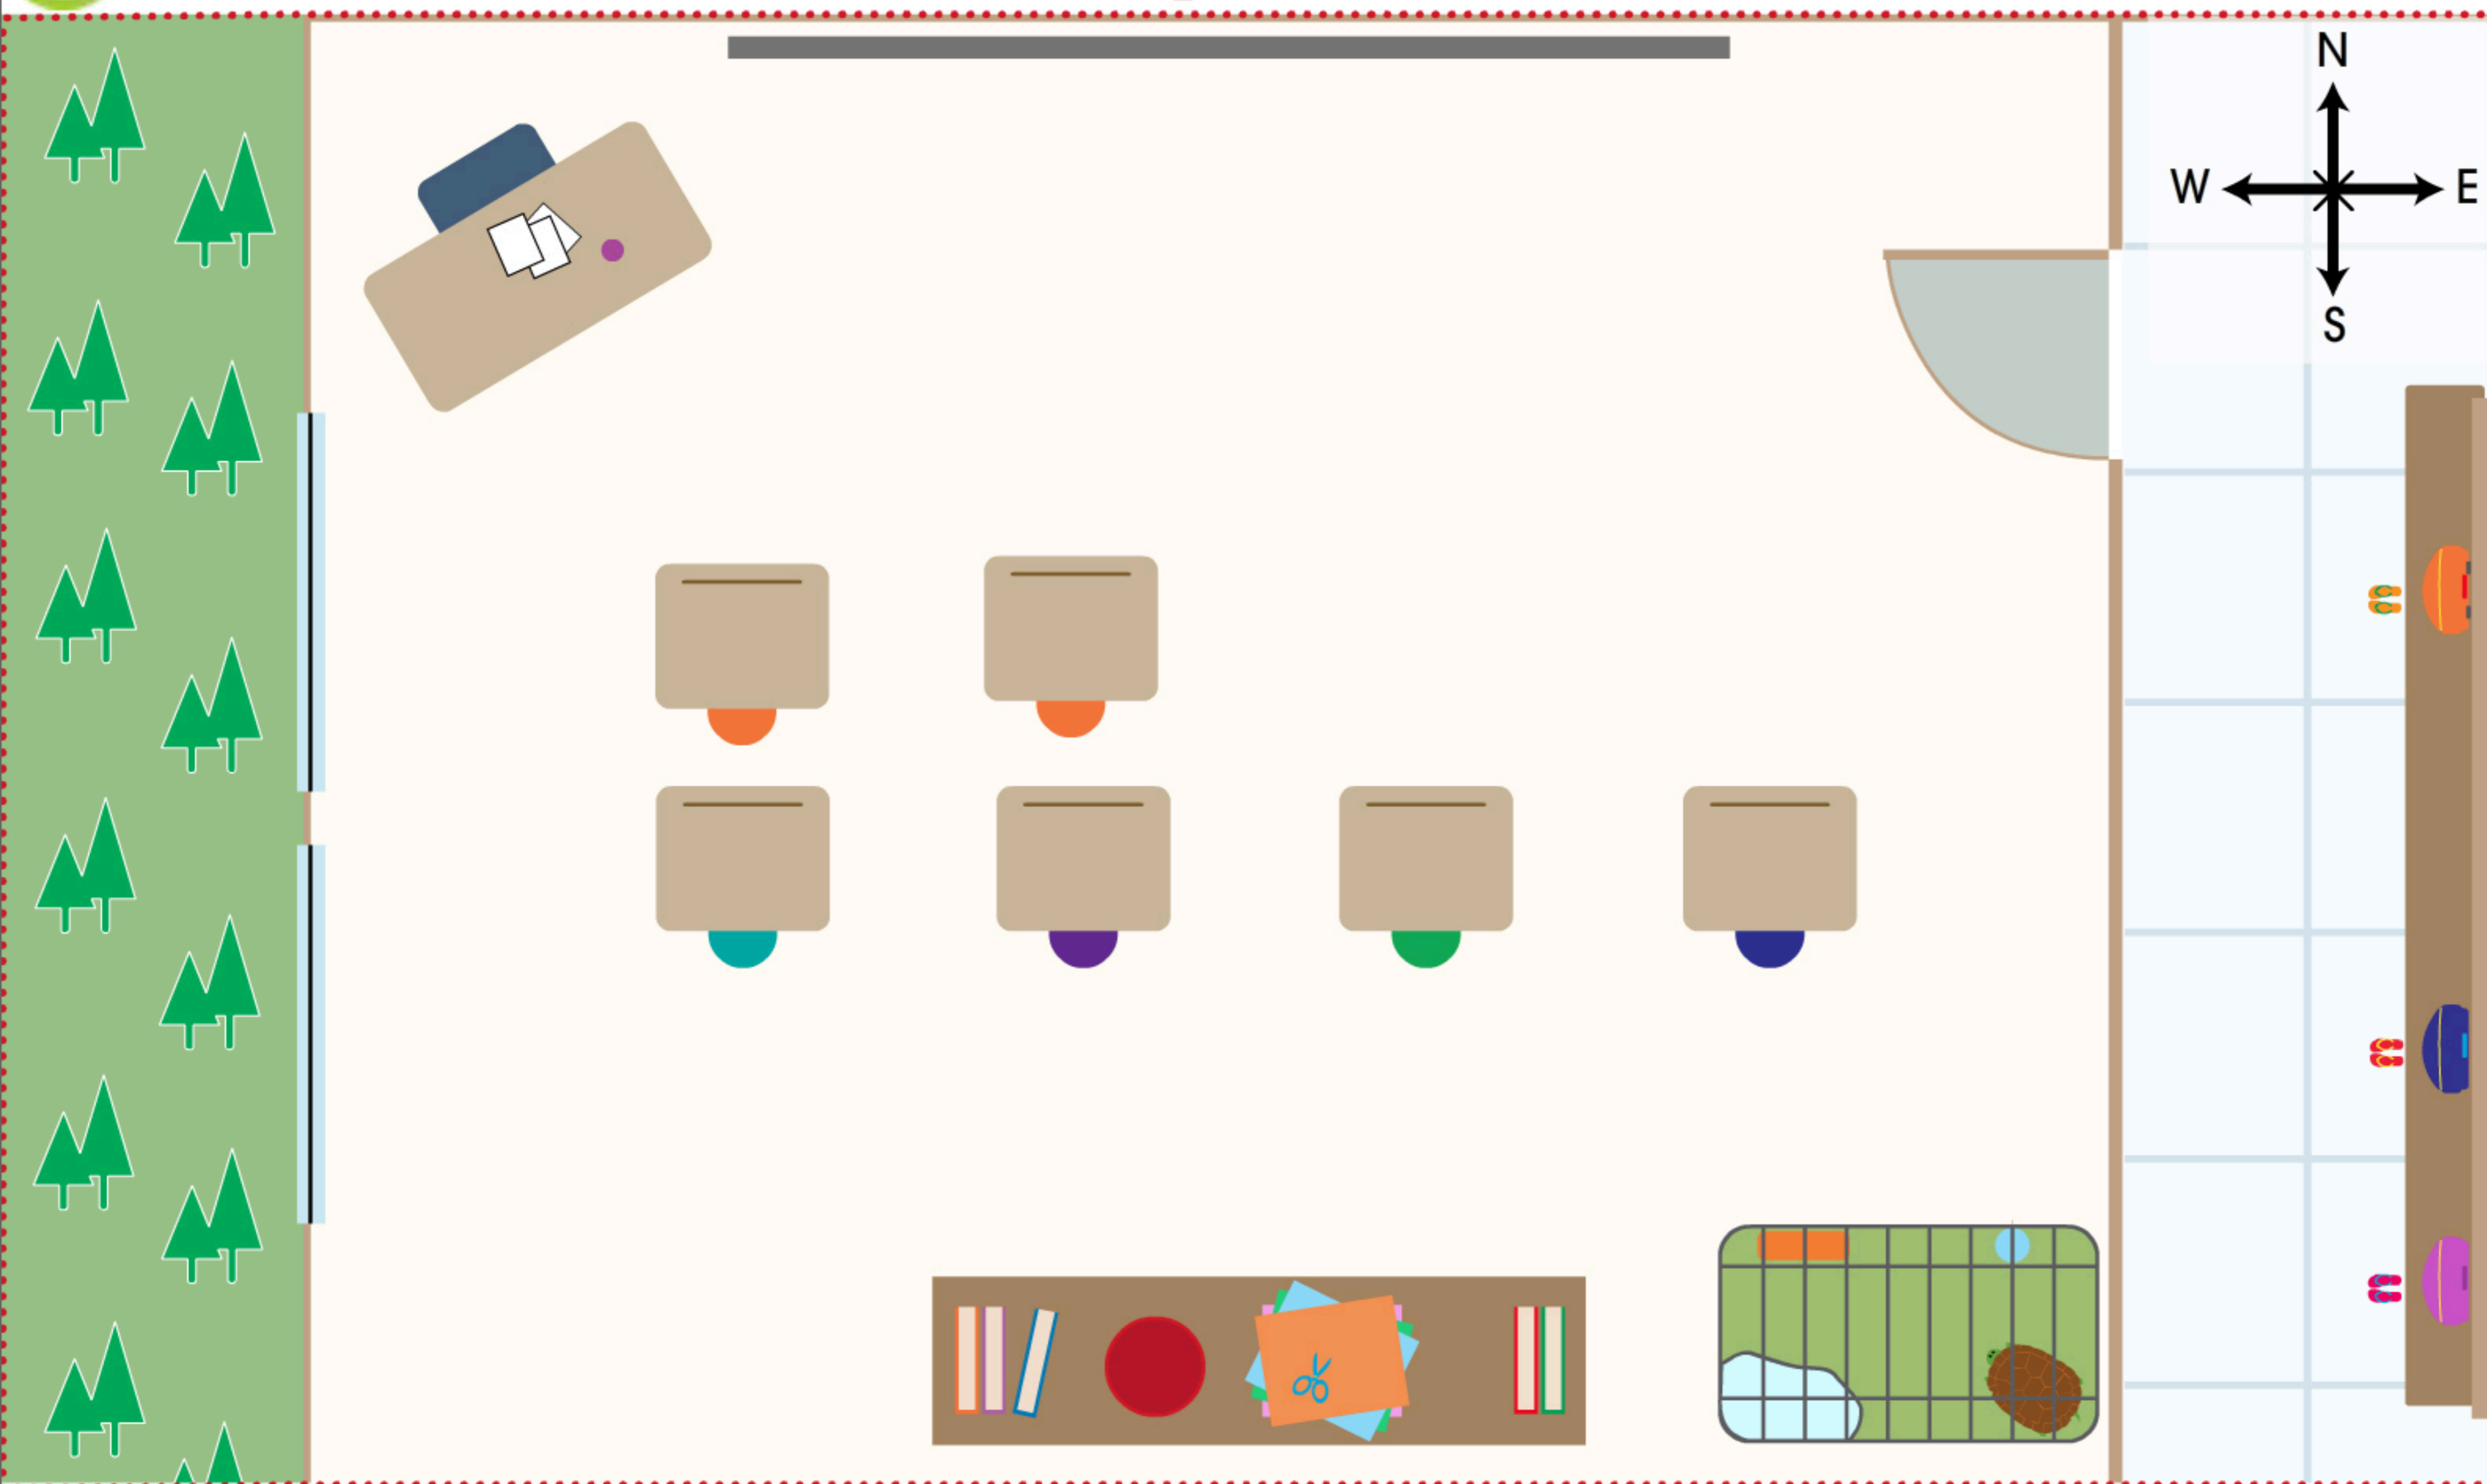

Map Your Classroom

Put 2 windows

ee
de.

Instructions

Close X

Make a Classroom Map by following the given prompts.

Keep score and use the prompts to make a map with 6 features. Turn off the prompts to make a fully custom map. Then, print out a picture of your map.

Legend

Board

Television

Door

Desk

Craft Table

Window

Reading Mat

Pet Cage

Teacher's Desk

Prompts

Map Your Classroom

3 **0**

Put 4 desks in the front row of the classroom.

Legend

- Board
- Television
- Door
- Desk
- Craft Table
- Window
- Reading Mat
- Pet Cage
- Teacher's Desk

Prompts ON OFF

Map Your Classroom

WELL DONE!

Legend

- Board
- Television
- Door
- Desk
- Craft Table
- Window
- Reading Mat
- Pet Cage
- Teacher's Desk

Prompts ON OFF