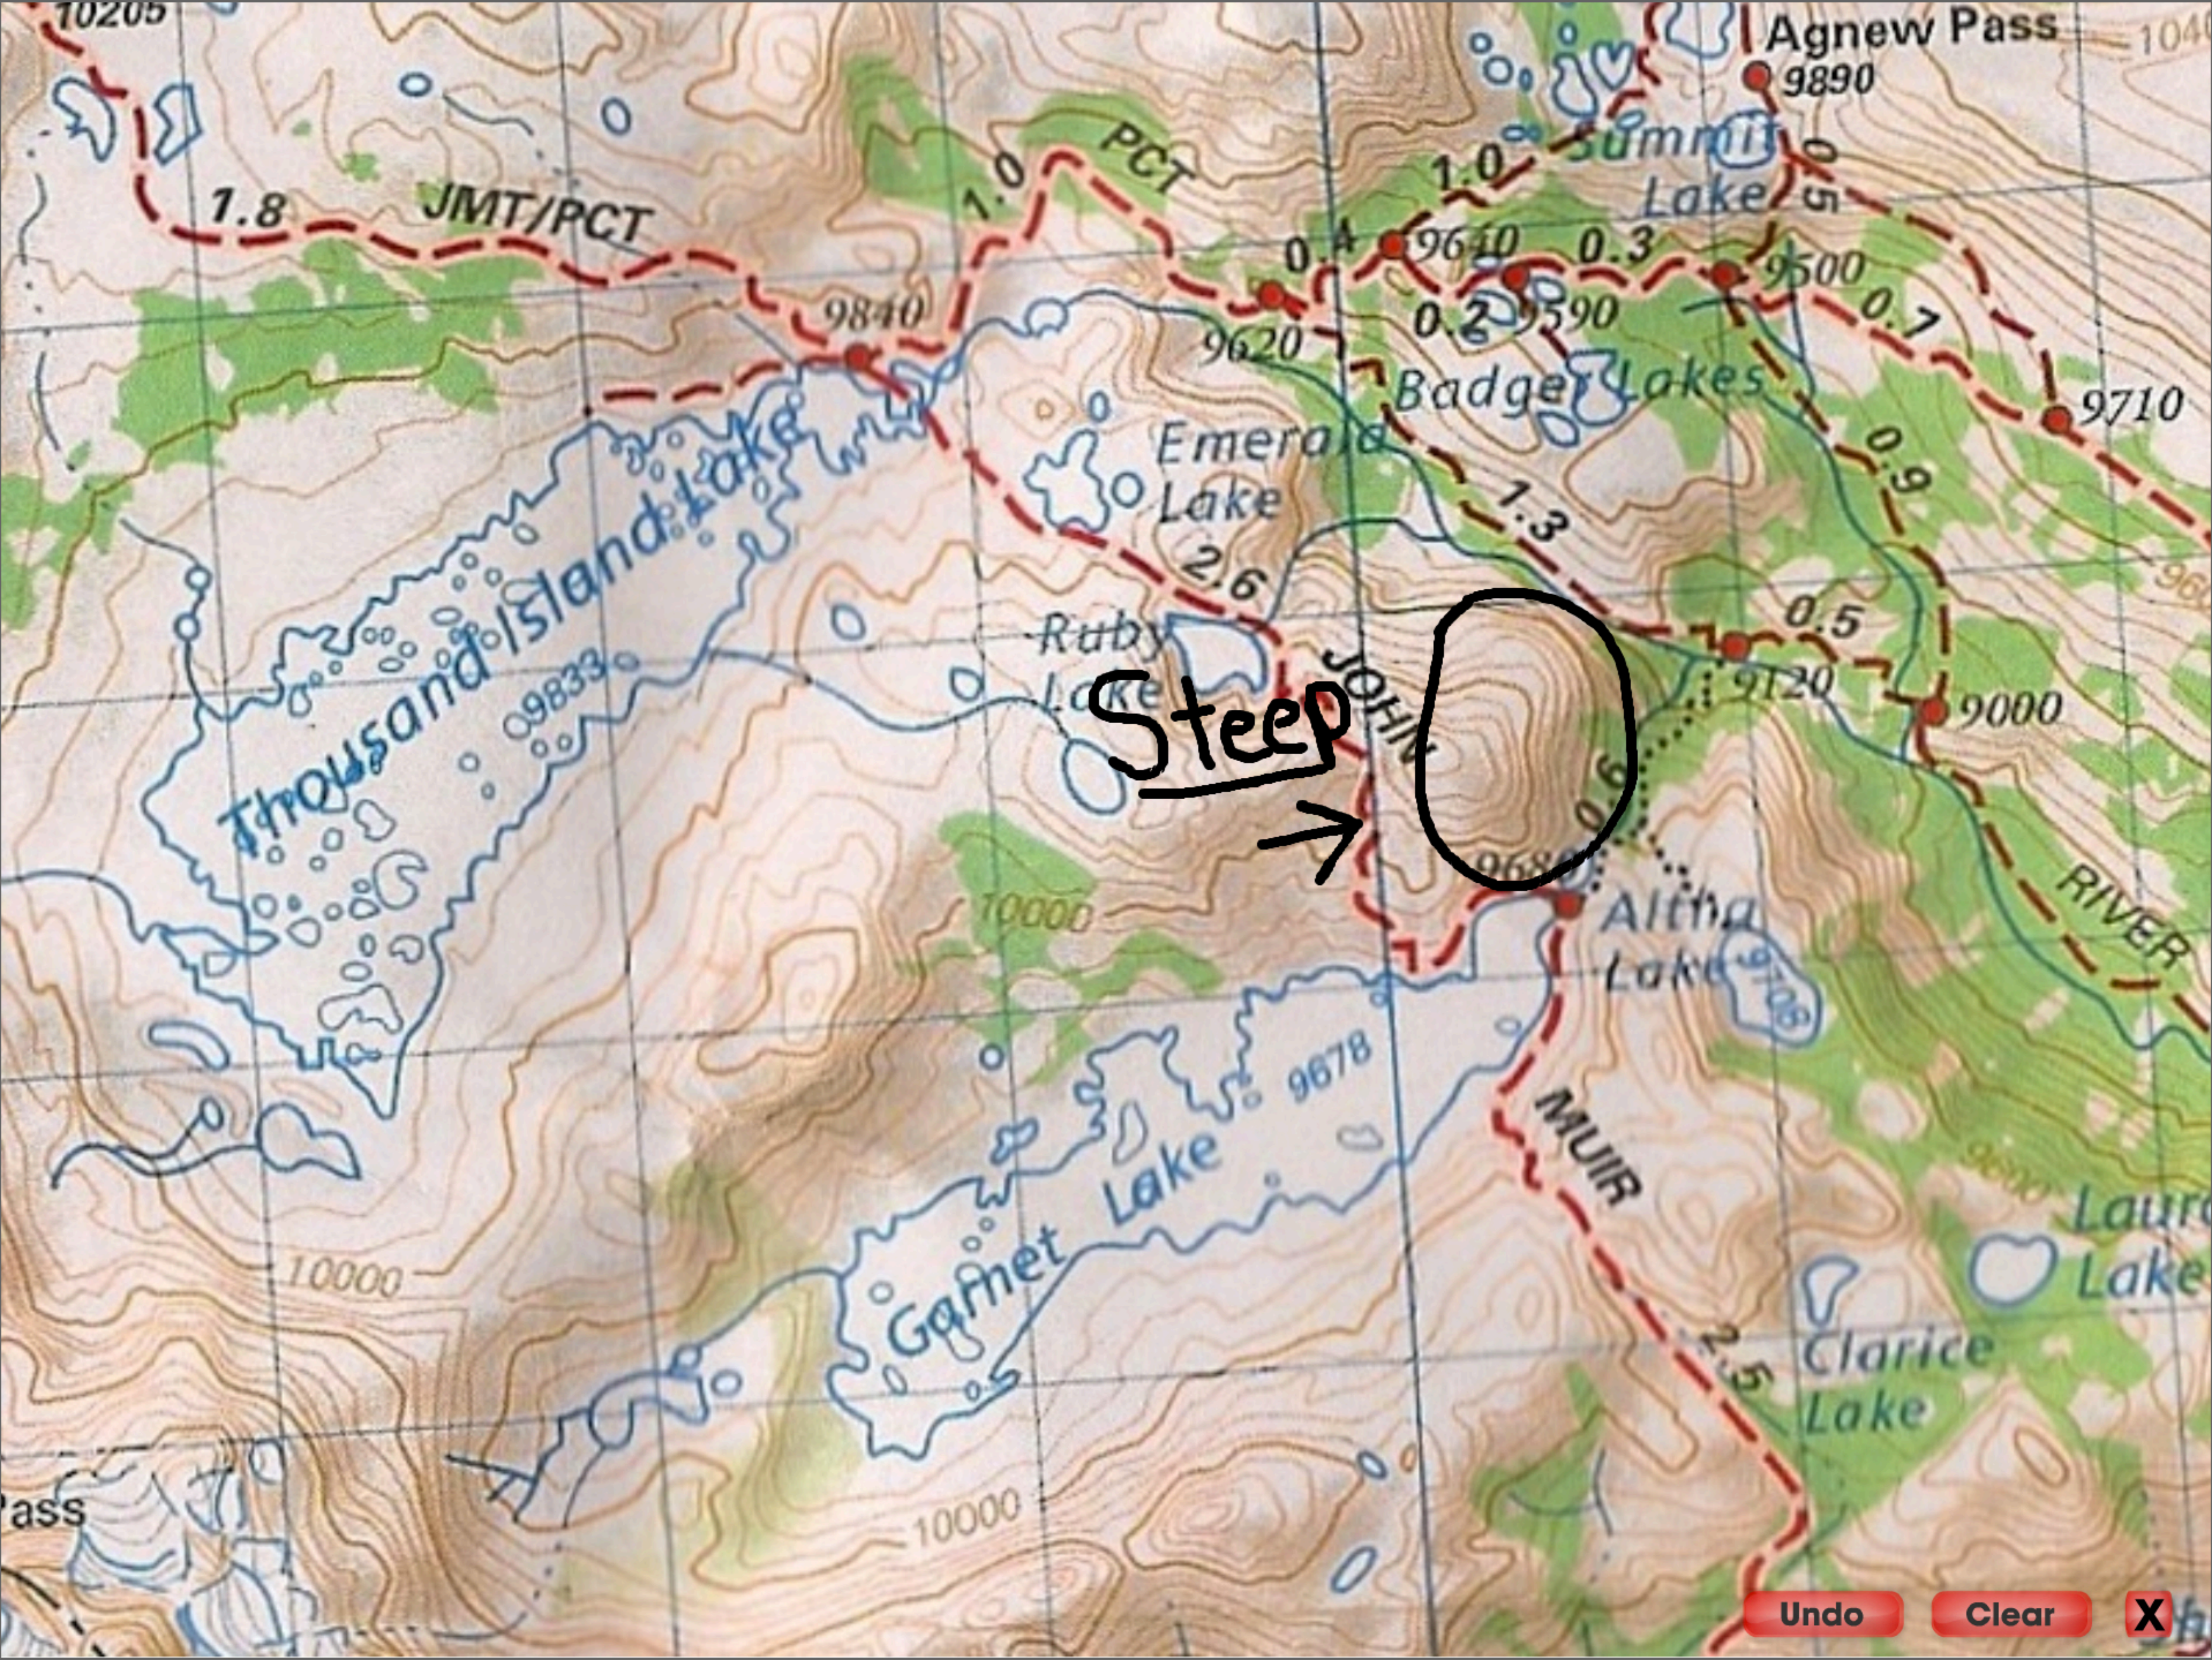

ES

 **Explore Online:**

Find your hometown. In the Status Bar at the bottom of the screen, you will see a set of numbers. They show the coordinates of your hometown, then the elevation. What do you notice about the elevation numbers as you move your mouse from the green to brown areas?

 **Explore Offline:**

Find and circle an example of steep elevation, gradual elevation, sea level, forested area, and desert area on the provided topographic map. What do you notice about the features you circled?

Undo

Clear

X

1.8 JMT/PCT

PCT

Agnew Pass 9890

Summit Lake

Badger Lakes

Emerald Lake

Ruby Lake

Thousand Island Lake

Steep

Altha Lake

Garnet Lake

MUIR

Clarice Lake