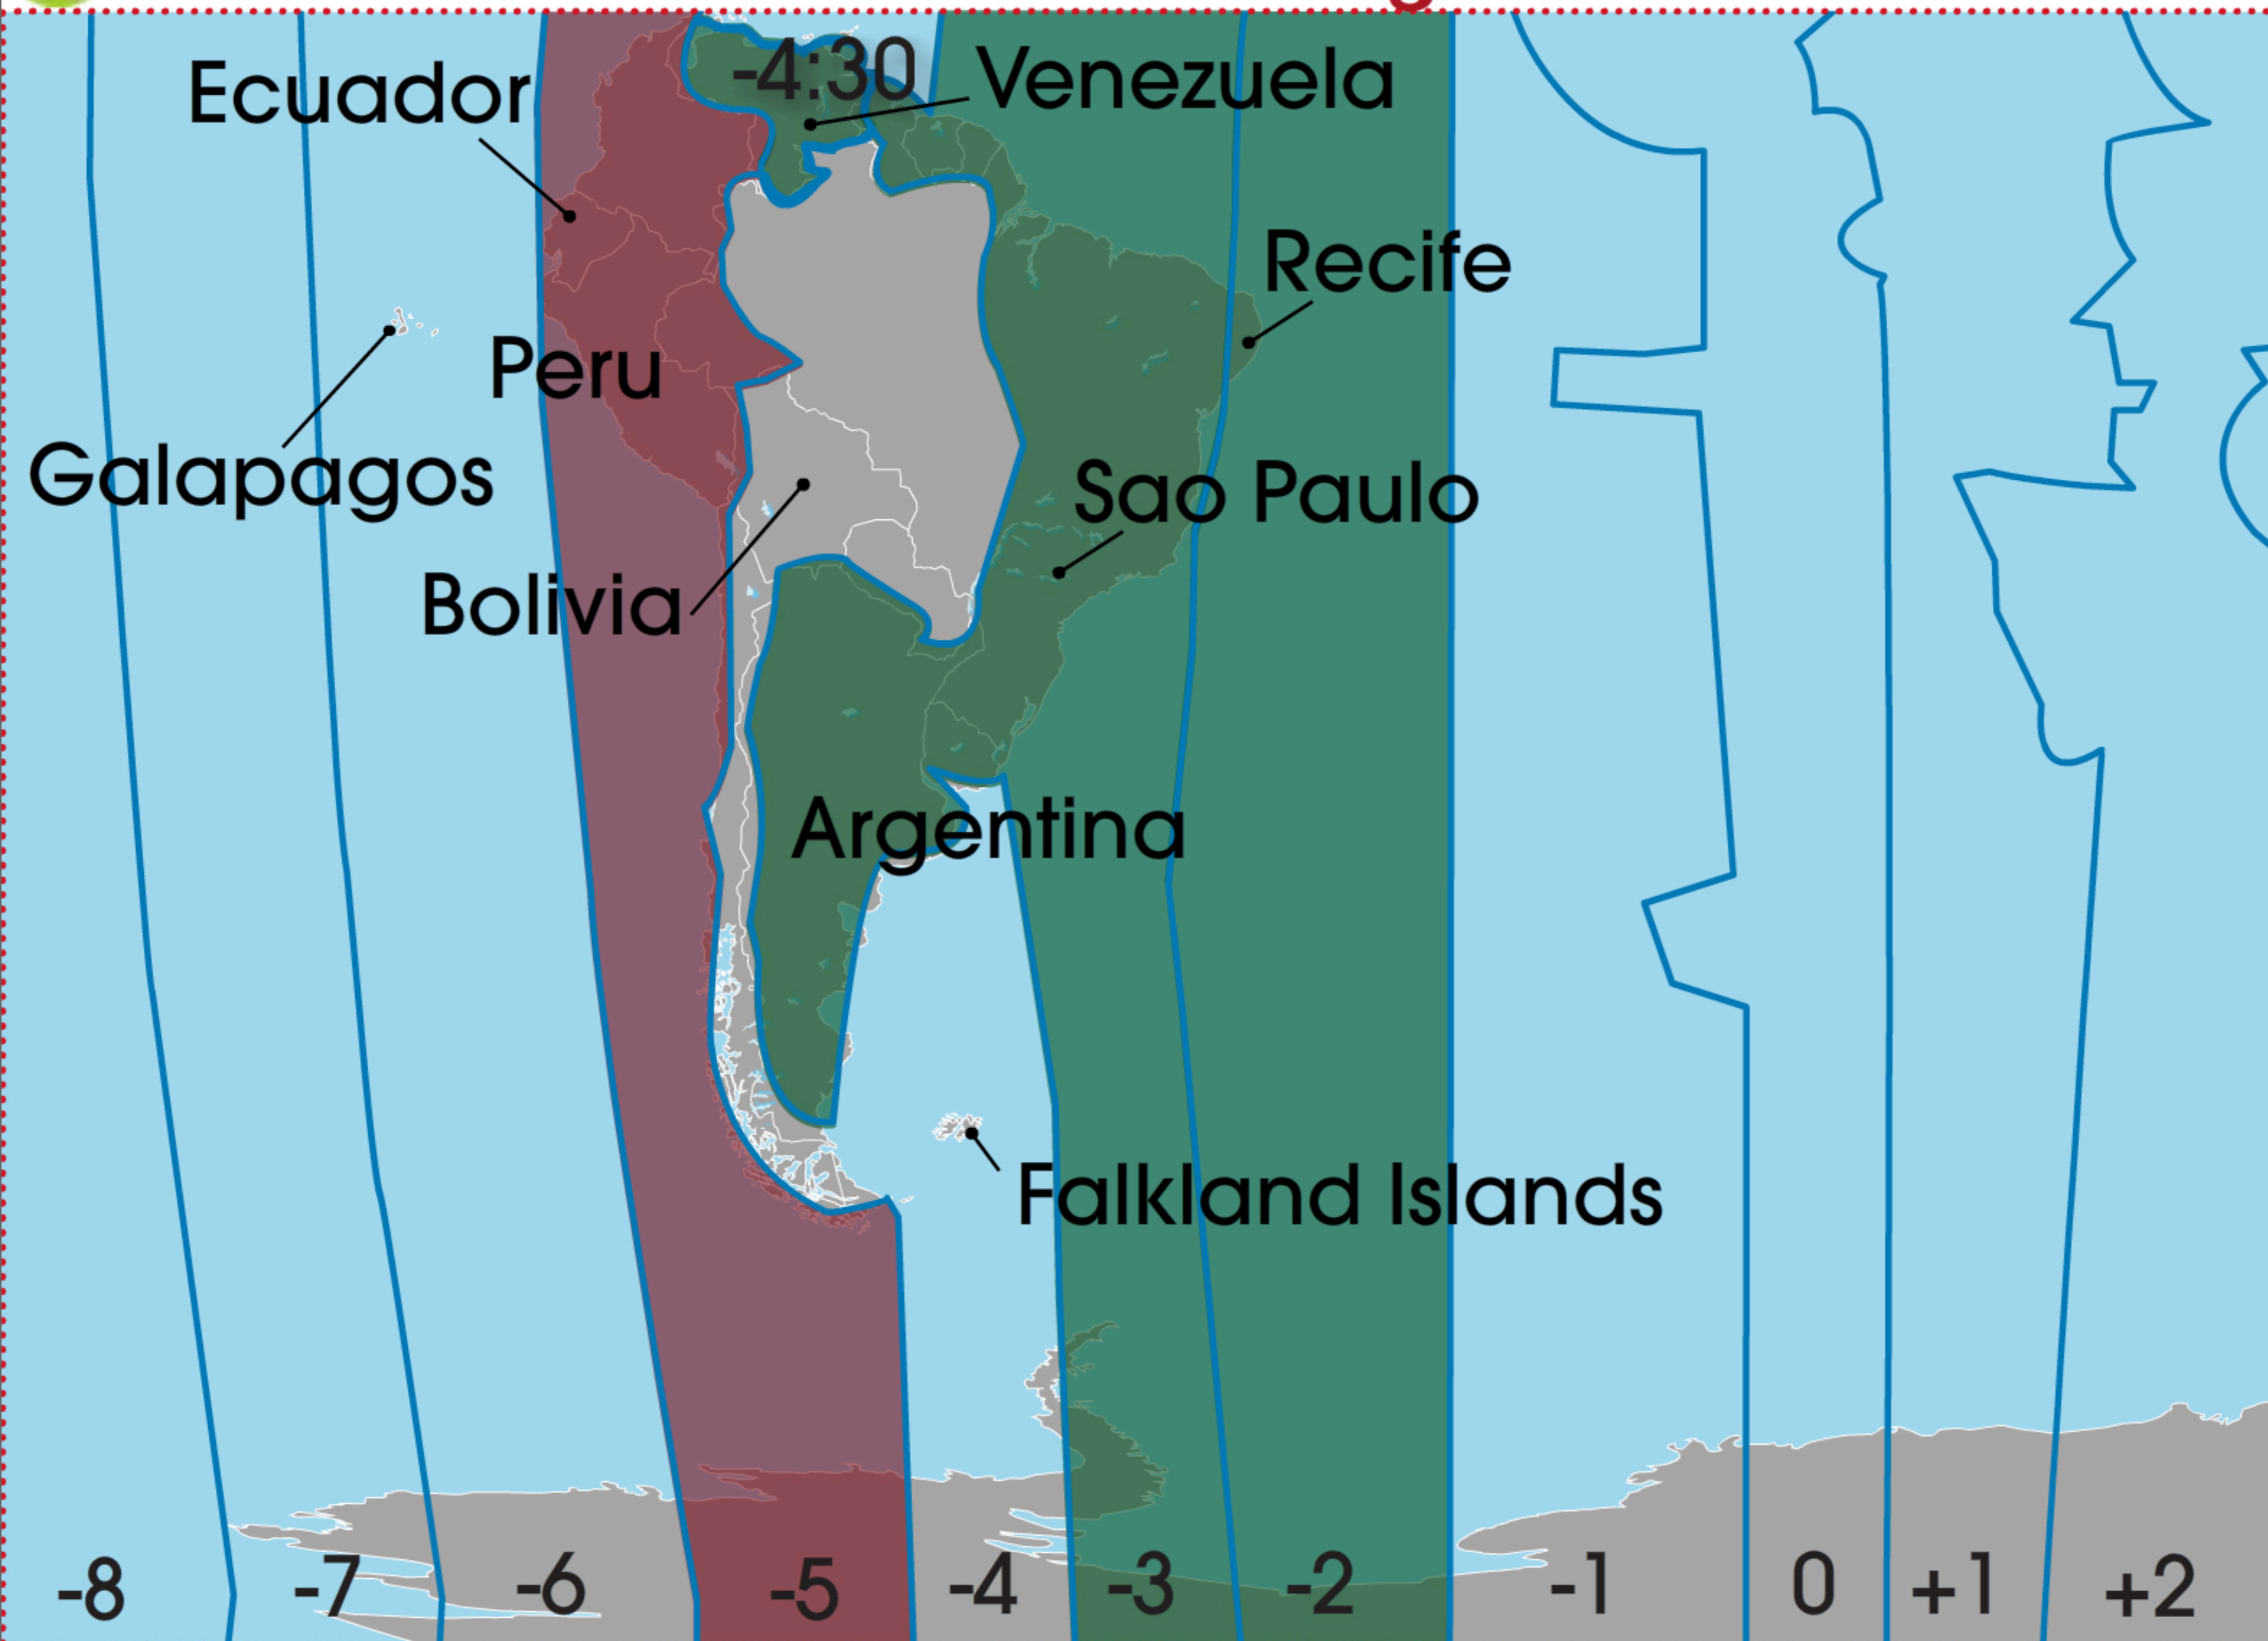

ES

Reset

# Understanding Time Zones

0/35

Choose A HEMISPHERE

Which country in South America falls within the -3 time zone? **A) Peru** **B) Argentina**

# Understanding Time Zones

3/35

Choose A  
HEMISPHERE

If it's midnight in the Galapagos, what time is it in Bolivia? **A)** 2:00 a.m. **B)** 1:00 a.m.