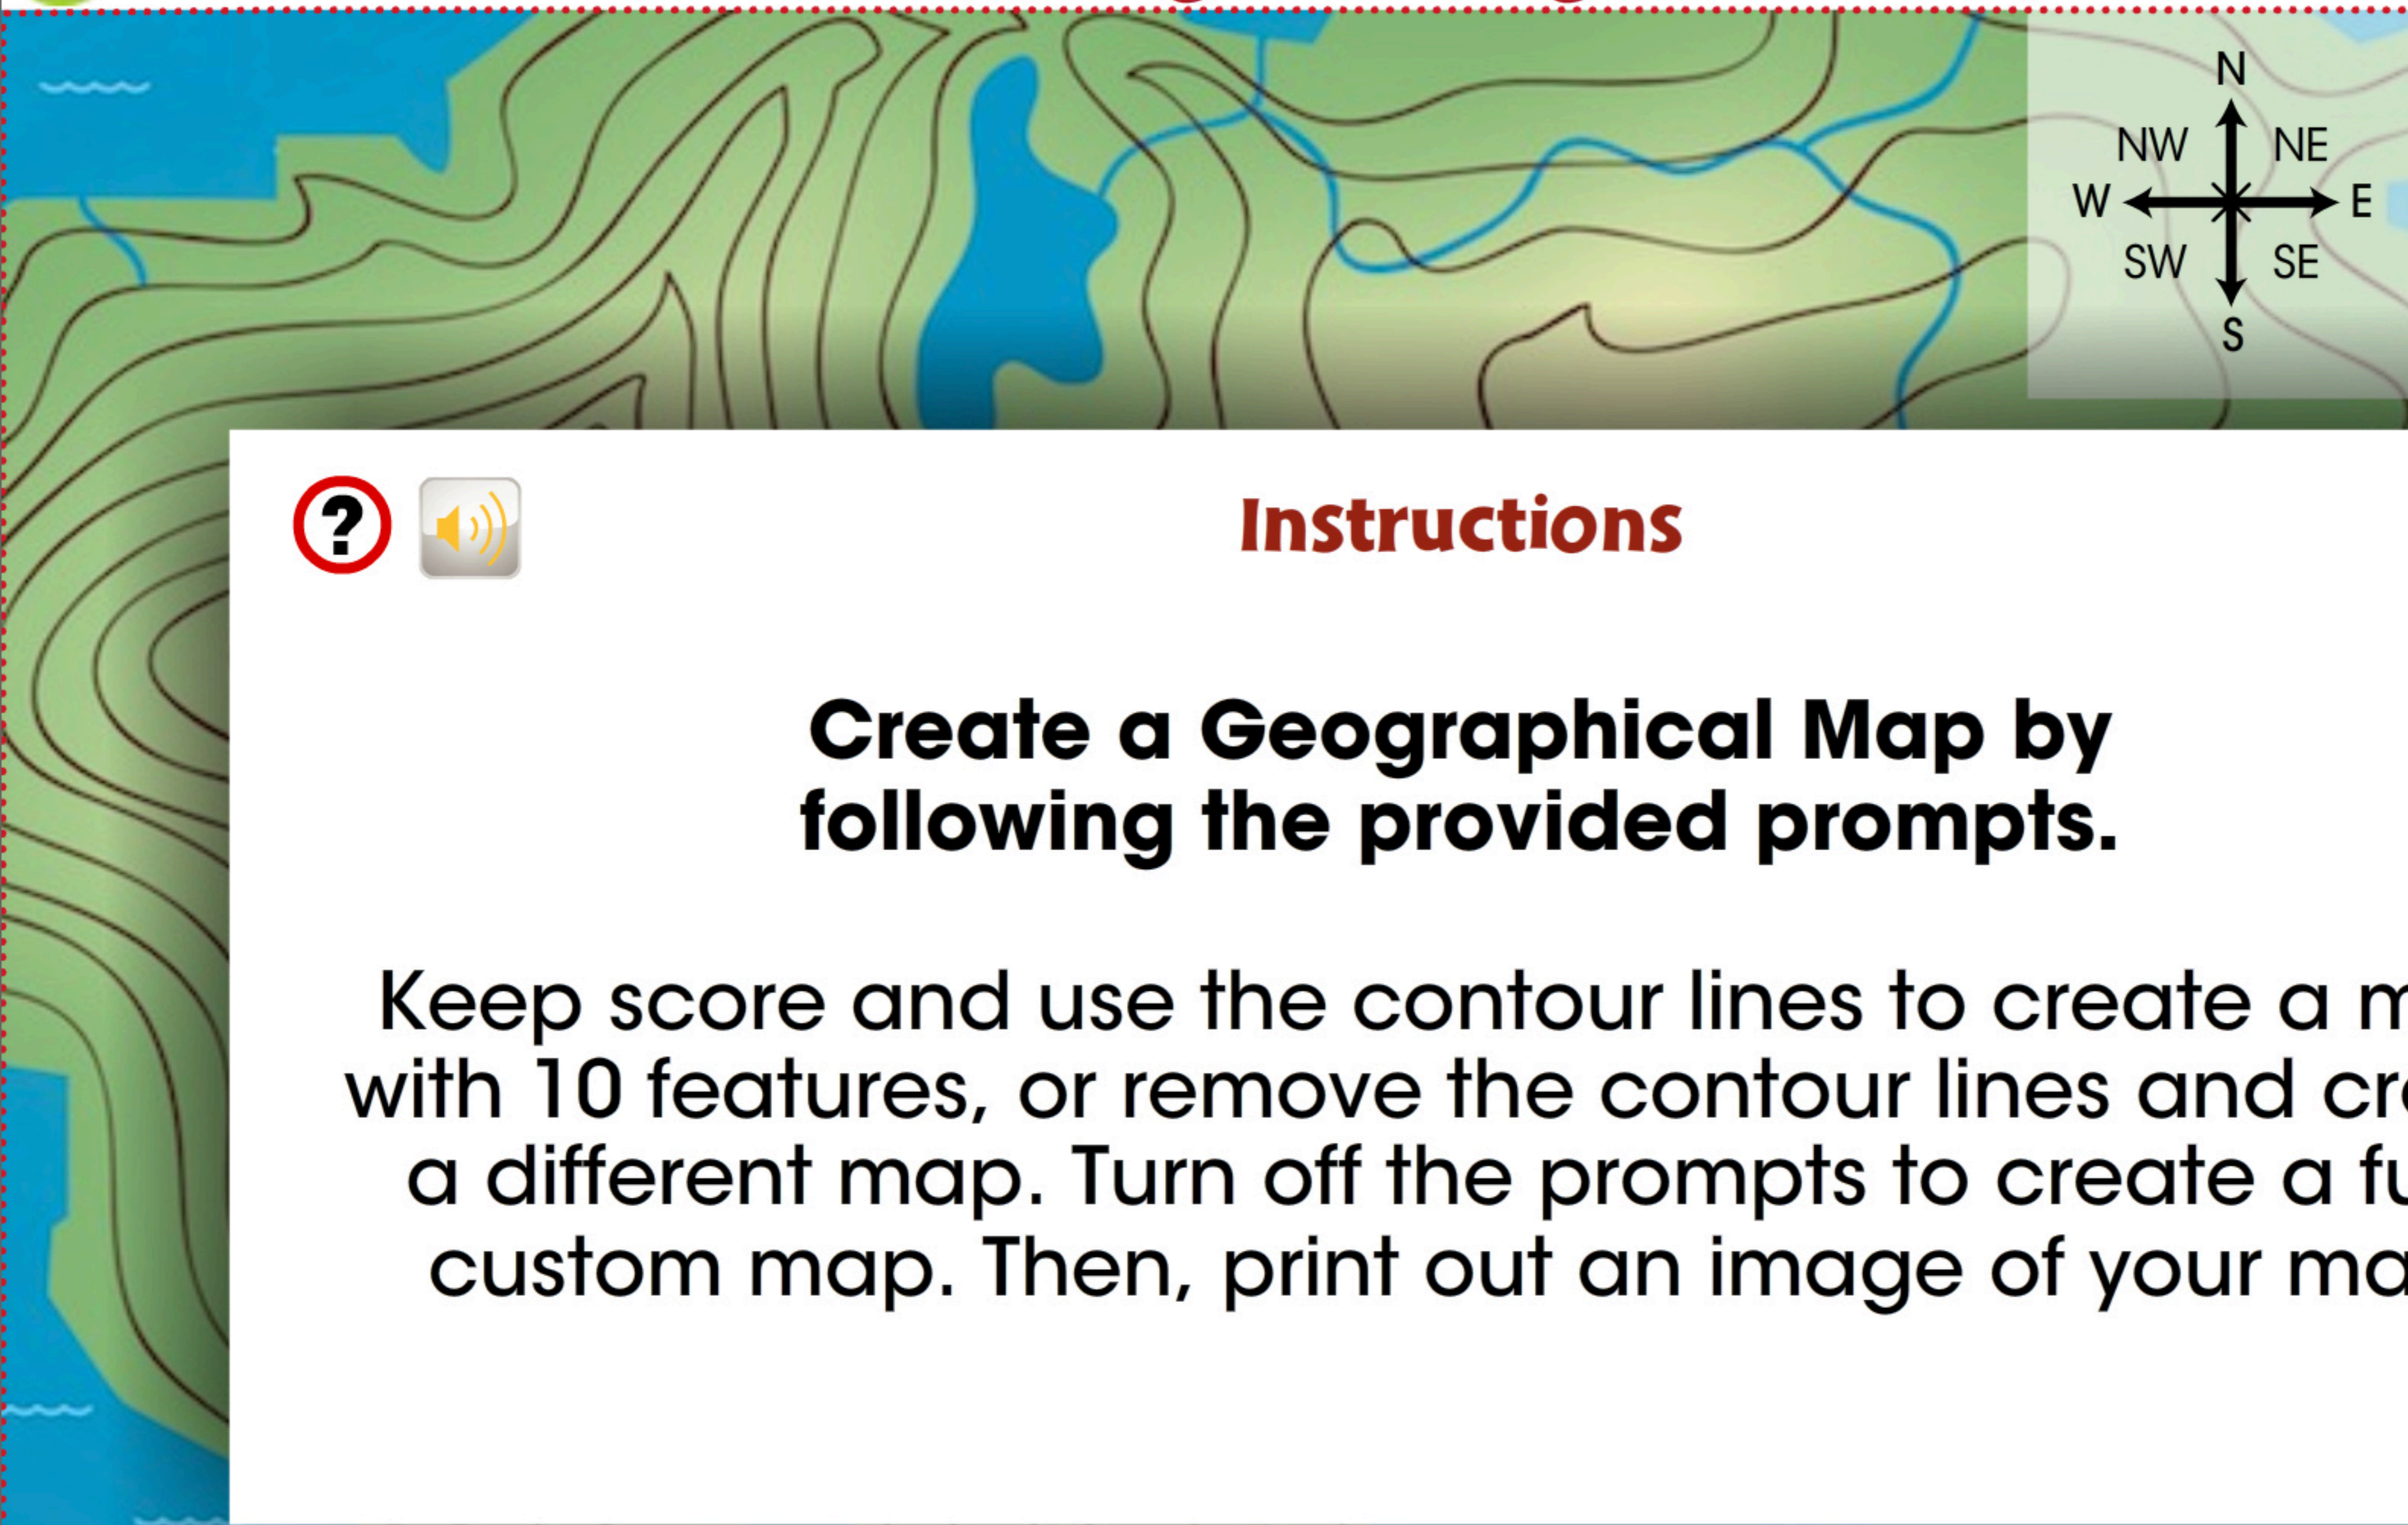

Mapping a Topographic Map

Drag a forest to
rea
a
ep
tion.

Instructions

Close X

Create a Geographical Map by following the provided prompts.

Keep score and use the contour lines to create a map with 10 features, or remove the contour lines and create a different map. Turn off the prompts to create a fully custom map. Then, print out an image of your map.

Legend

- | | | | | |
|-------------|---------|-------------|--------|----------|
| School | Forest | Tracks | Crops | Desert |
| House | Library | Post Office | Park | Hospital |
| Gas Station | Roads | Restaurant | Church | Farm |

Prompts ON OFF

Mapping a Topographic Map

10 ~~4~~

WELL DONE!

Legend

School	Forest	Tracks	Crops	Desert
House	Library	Post Office	Park	Hospital
Gas Station	Roads	Restaurant	Church	Farm

Prompts ON OFF

GRID LINES CONTOUR LINES

Mapping a Topographic Map

Drag a forest to a Northern river and on an area with a gradual elevation.

Legend

School	Forest	Tracks	Crops	Desert
House	Library	Post Office	Park	Hospital
Gas Station	Roads	Restaurant	Church	Farm