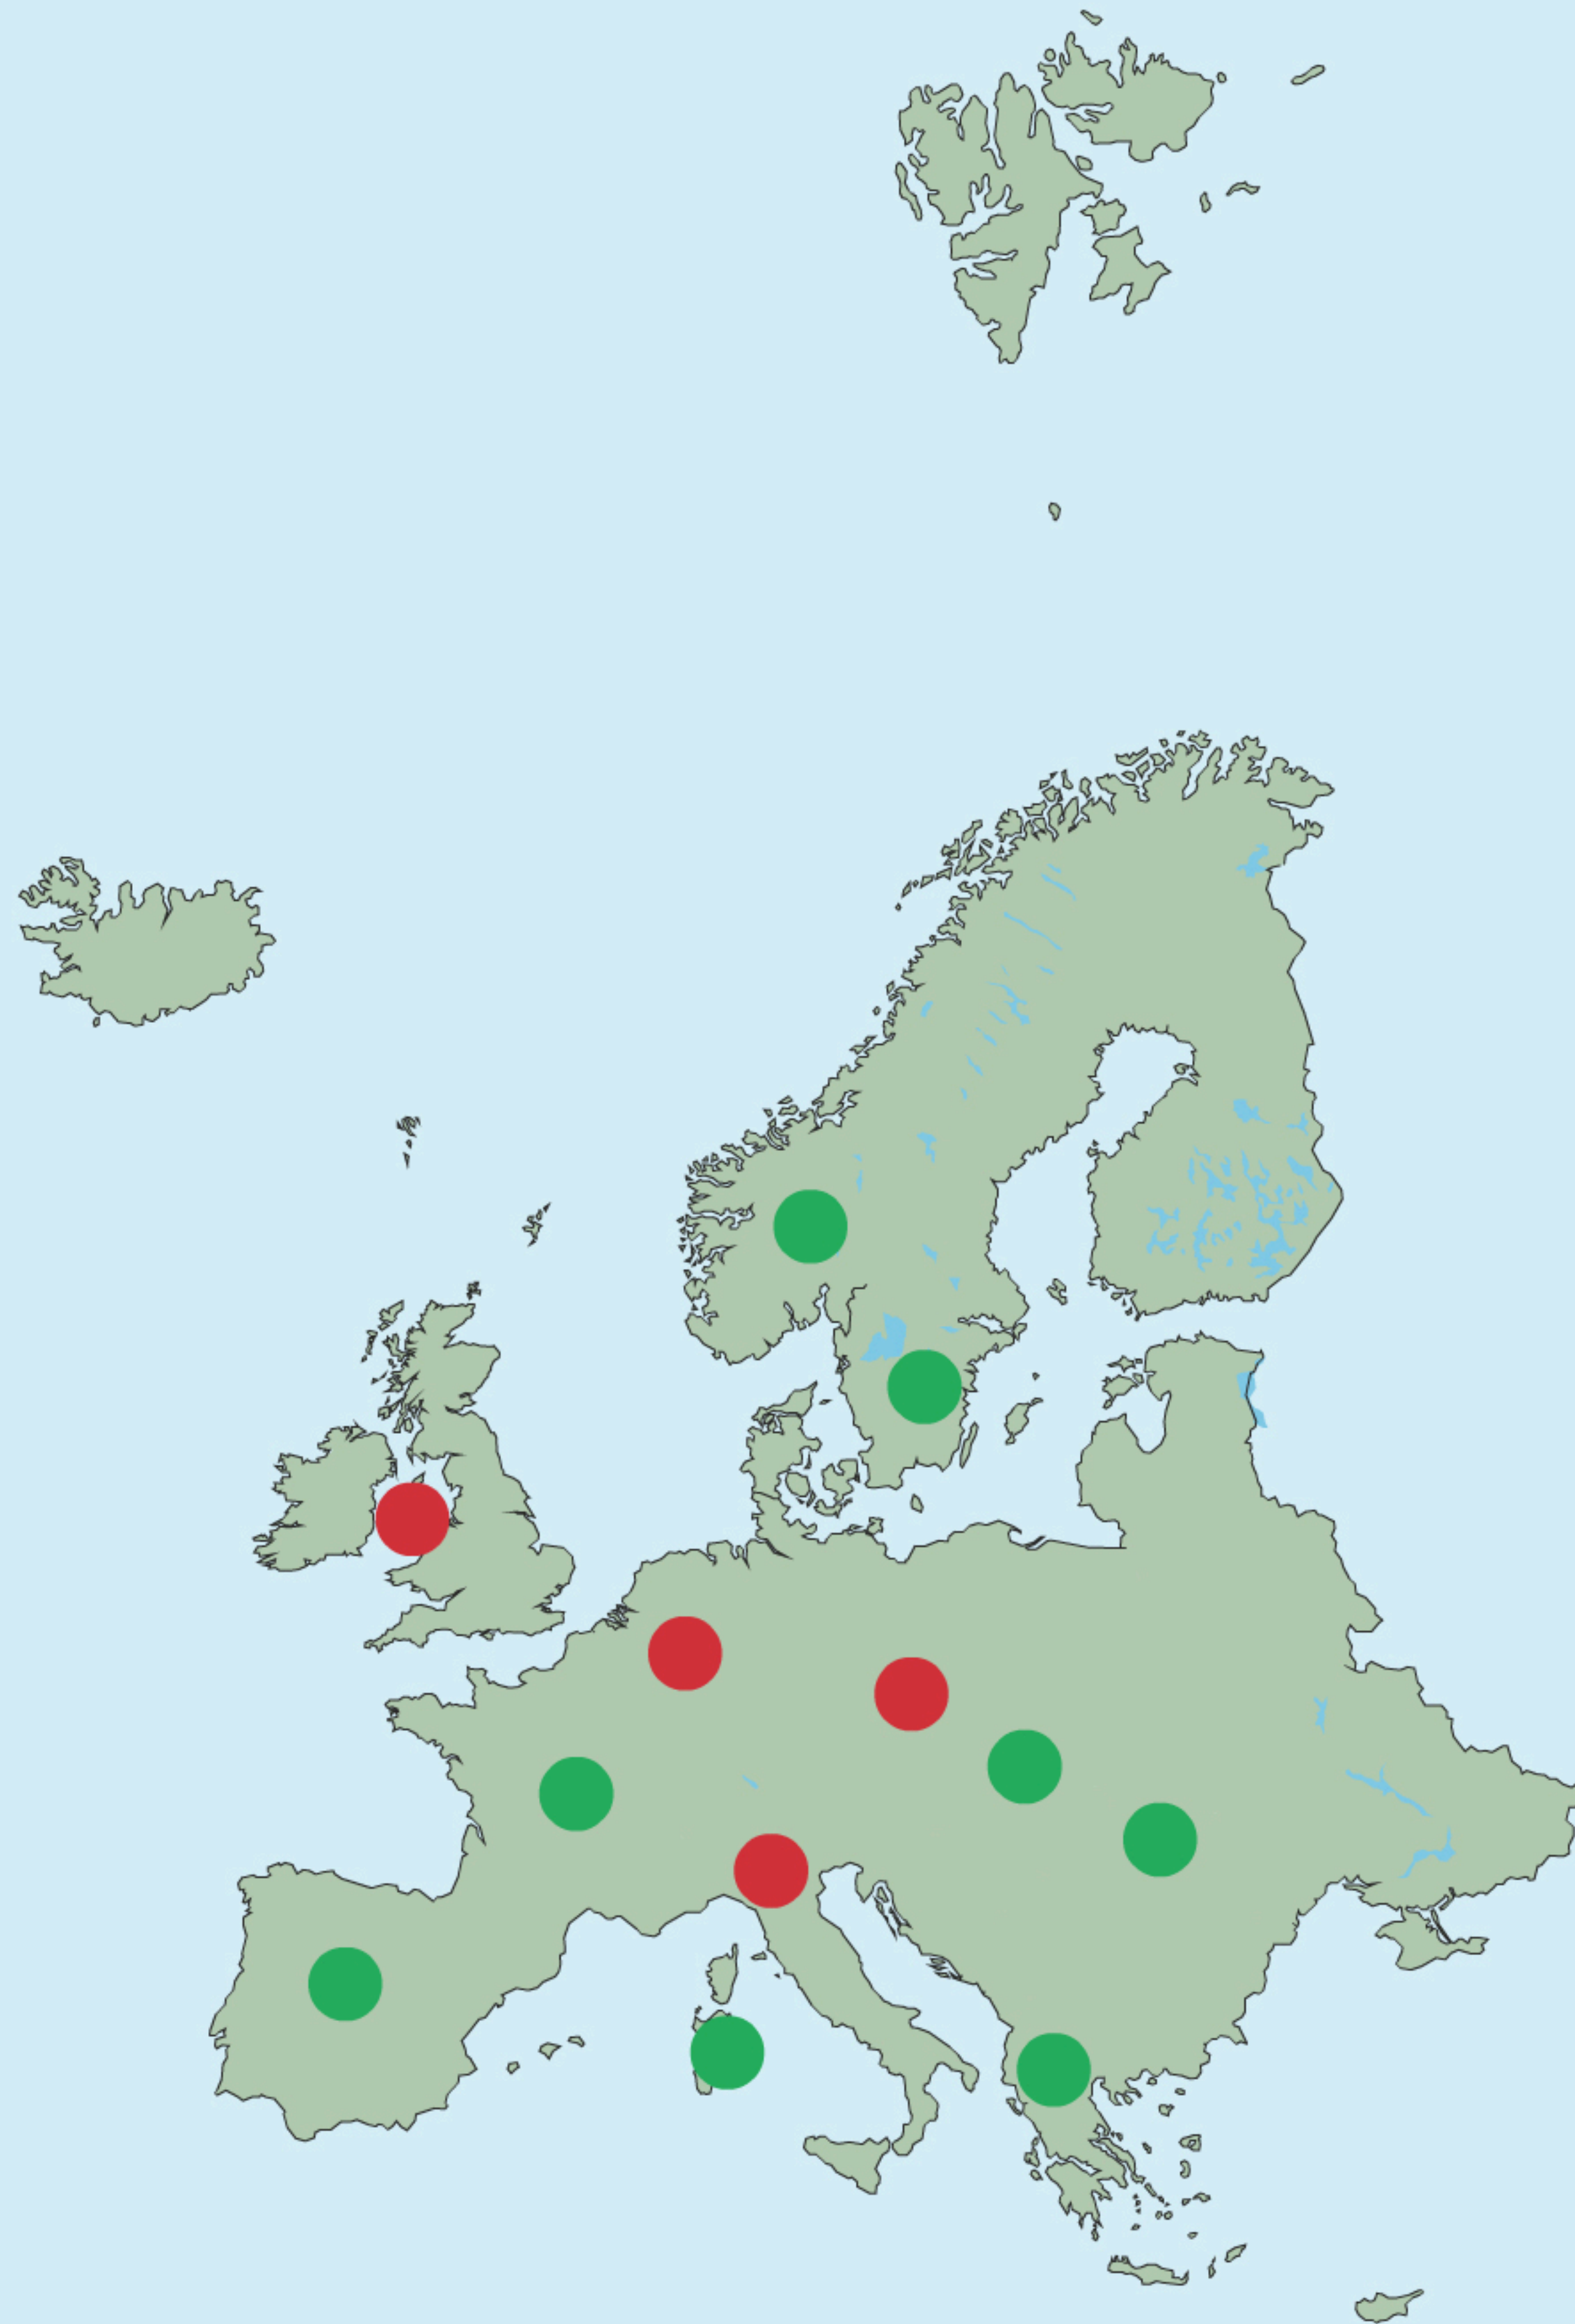

ES

**Explore Online:**

Open Google Earth™ and search for "World Population Animation" in the Earth Gallery. Explore world population distribution and see how locations have changed over time. To do this, move the slider in the Historical Imagery tool.

**Explore Offline:**

Choose a continent to enlarge it. Study the map of population distribution throughout the continent. Touch a date on the slider to switch to an earlier time in history. What do you notice about the distribution of population in the continent?

\*\* Antarctica does not have a permanent human population.

# Timeline

2035  
estimation

2010

1985

1960

1935

1910

X