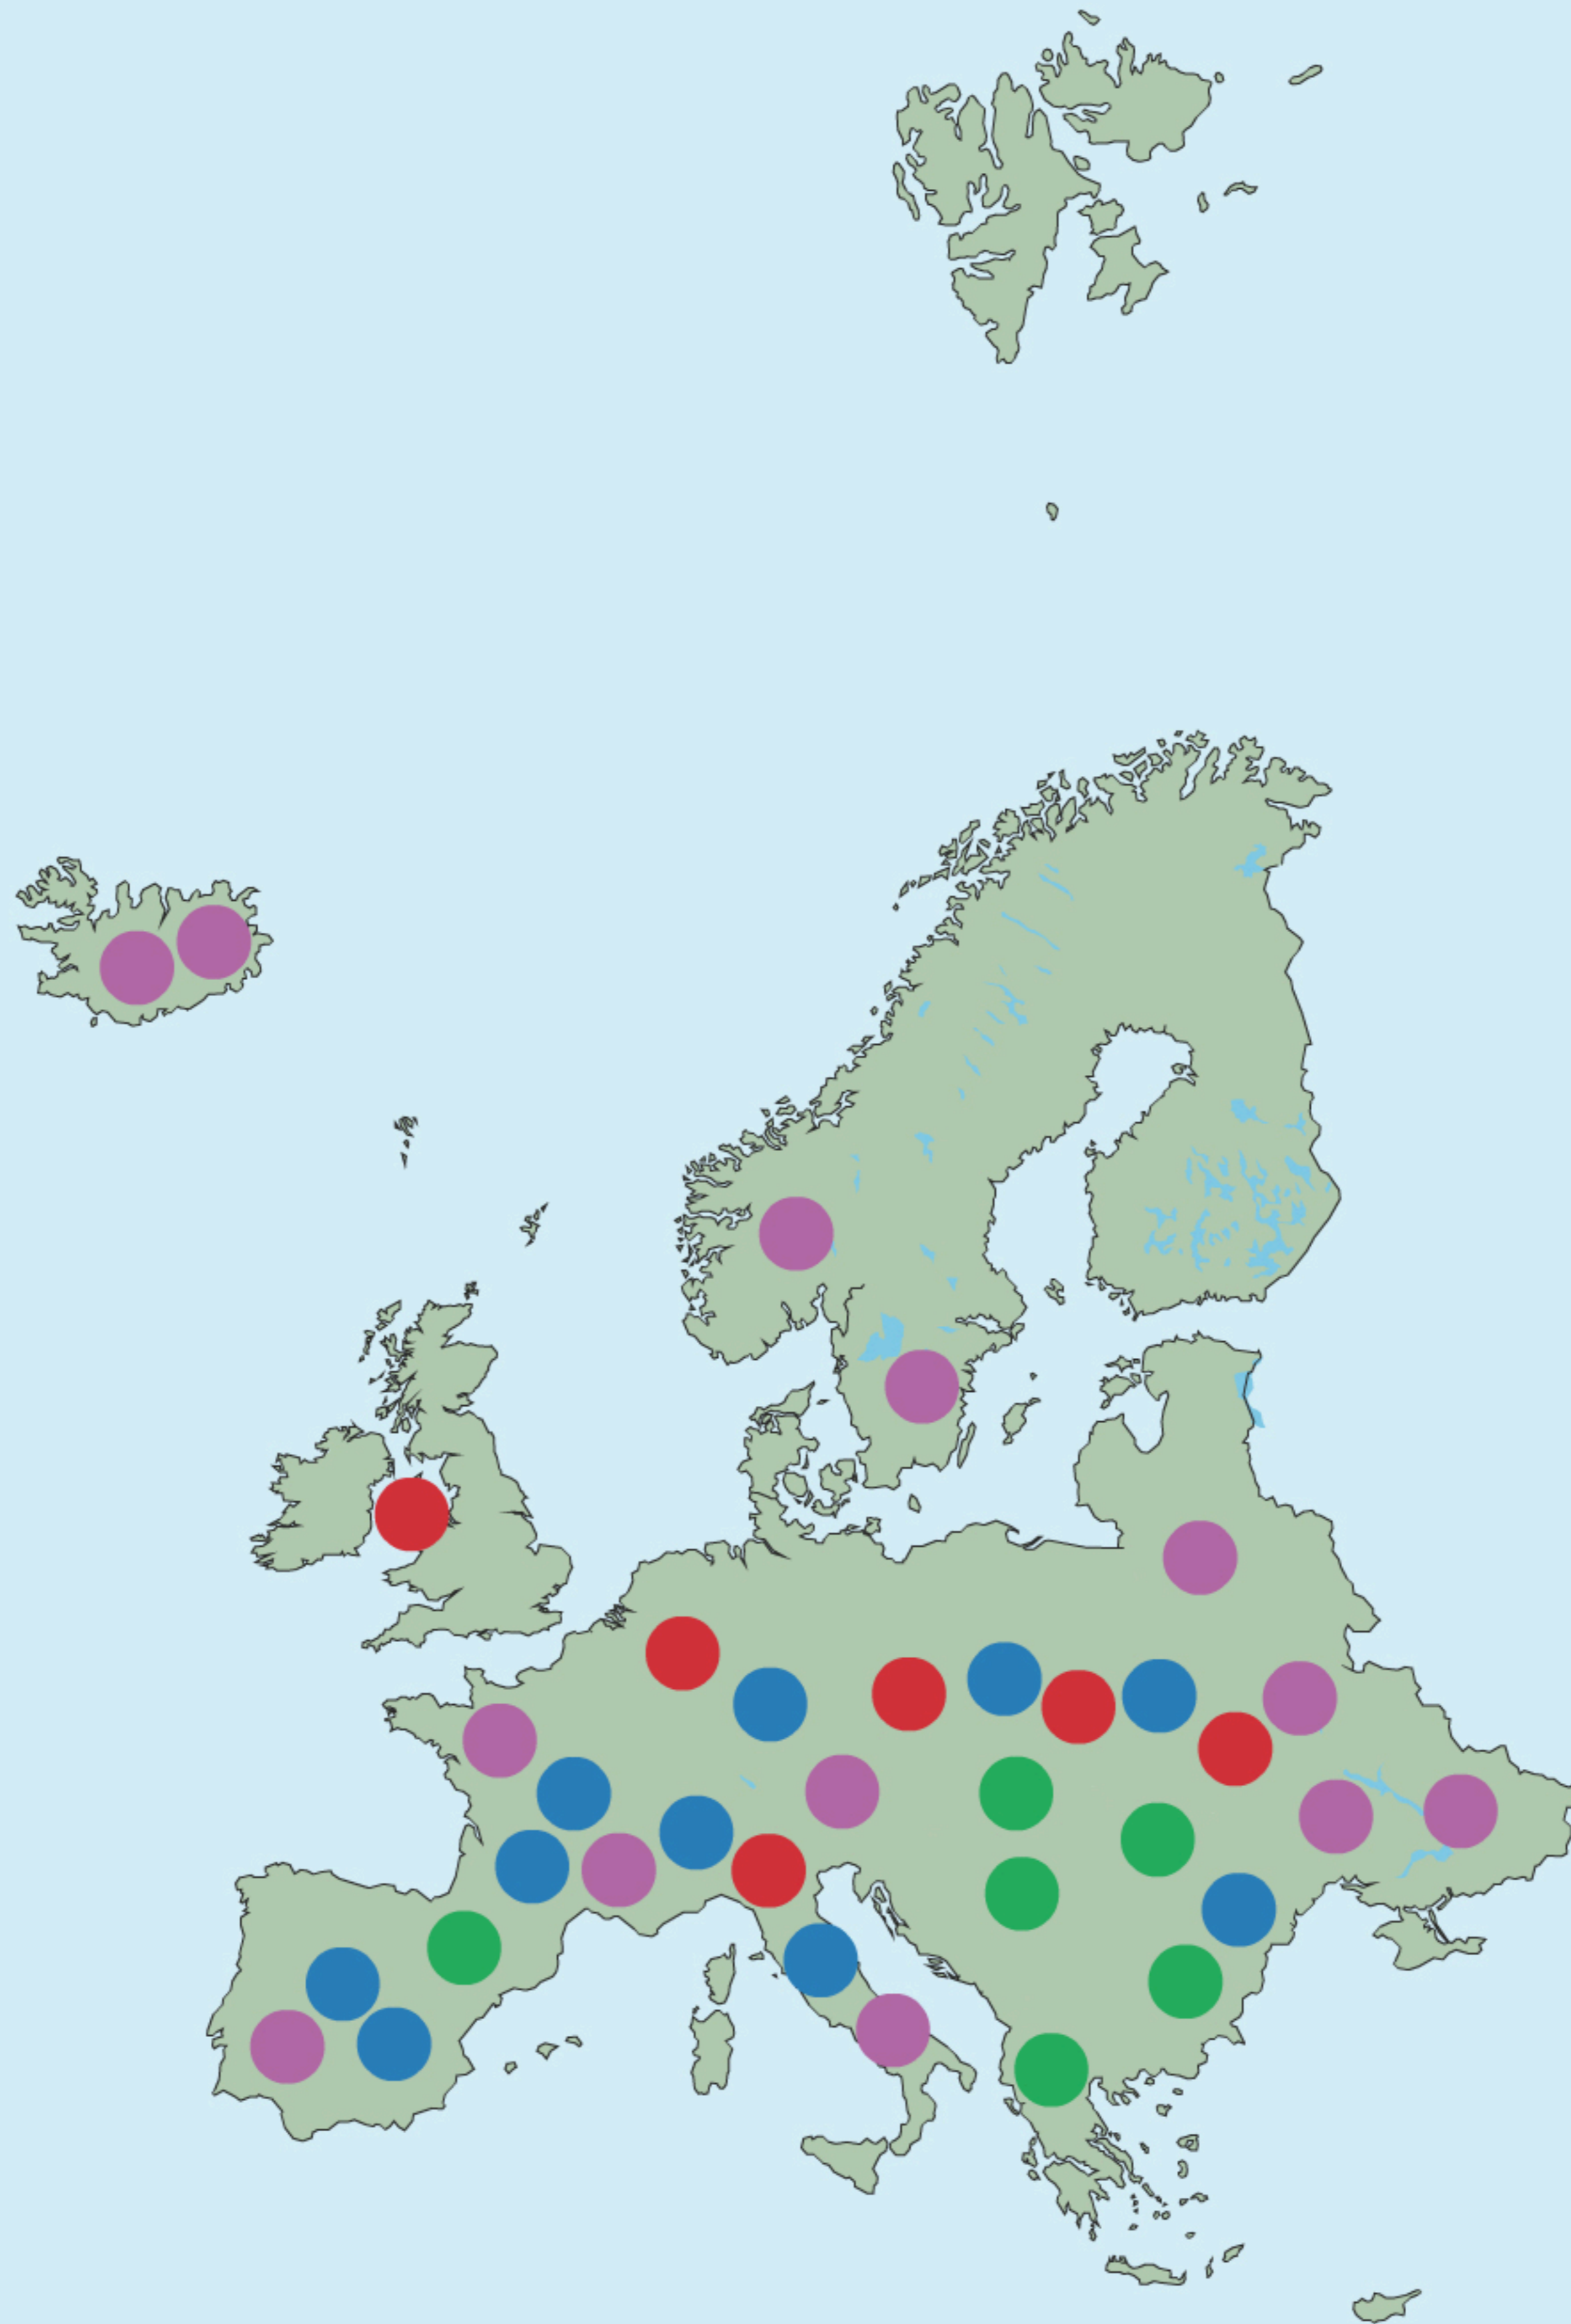

ES

**Explore Online:**

Open Google Earth™ and search for "World Population Animation" in the Earth Gallery. Explore world population distribution and see how locations have changed over time. To do this, move the slider in the Historical Imagery tool.

**Explore Offline:**

Choose a continent to enlarge it. Study the map of population distribution throughout the continent. Touch a date on the slider to switch to an earlier time in history. What do you notice about the distribution of population in the continent?

# Timeline

2035  
estimation

2010

1985

1960

1935

1910

X

# Timeline

2035  
estimation

2010

1985

1960

1935

1910