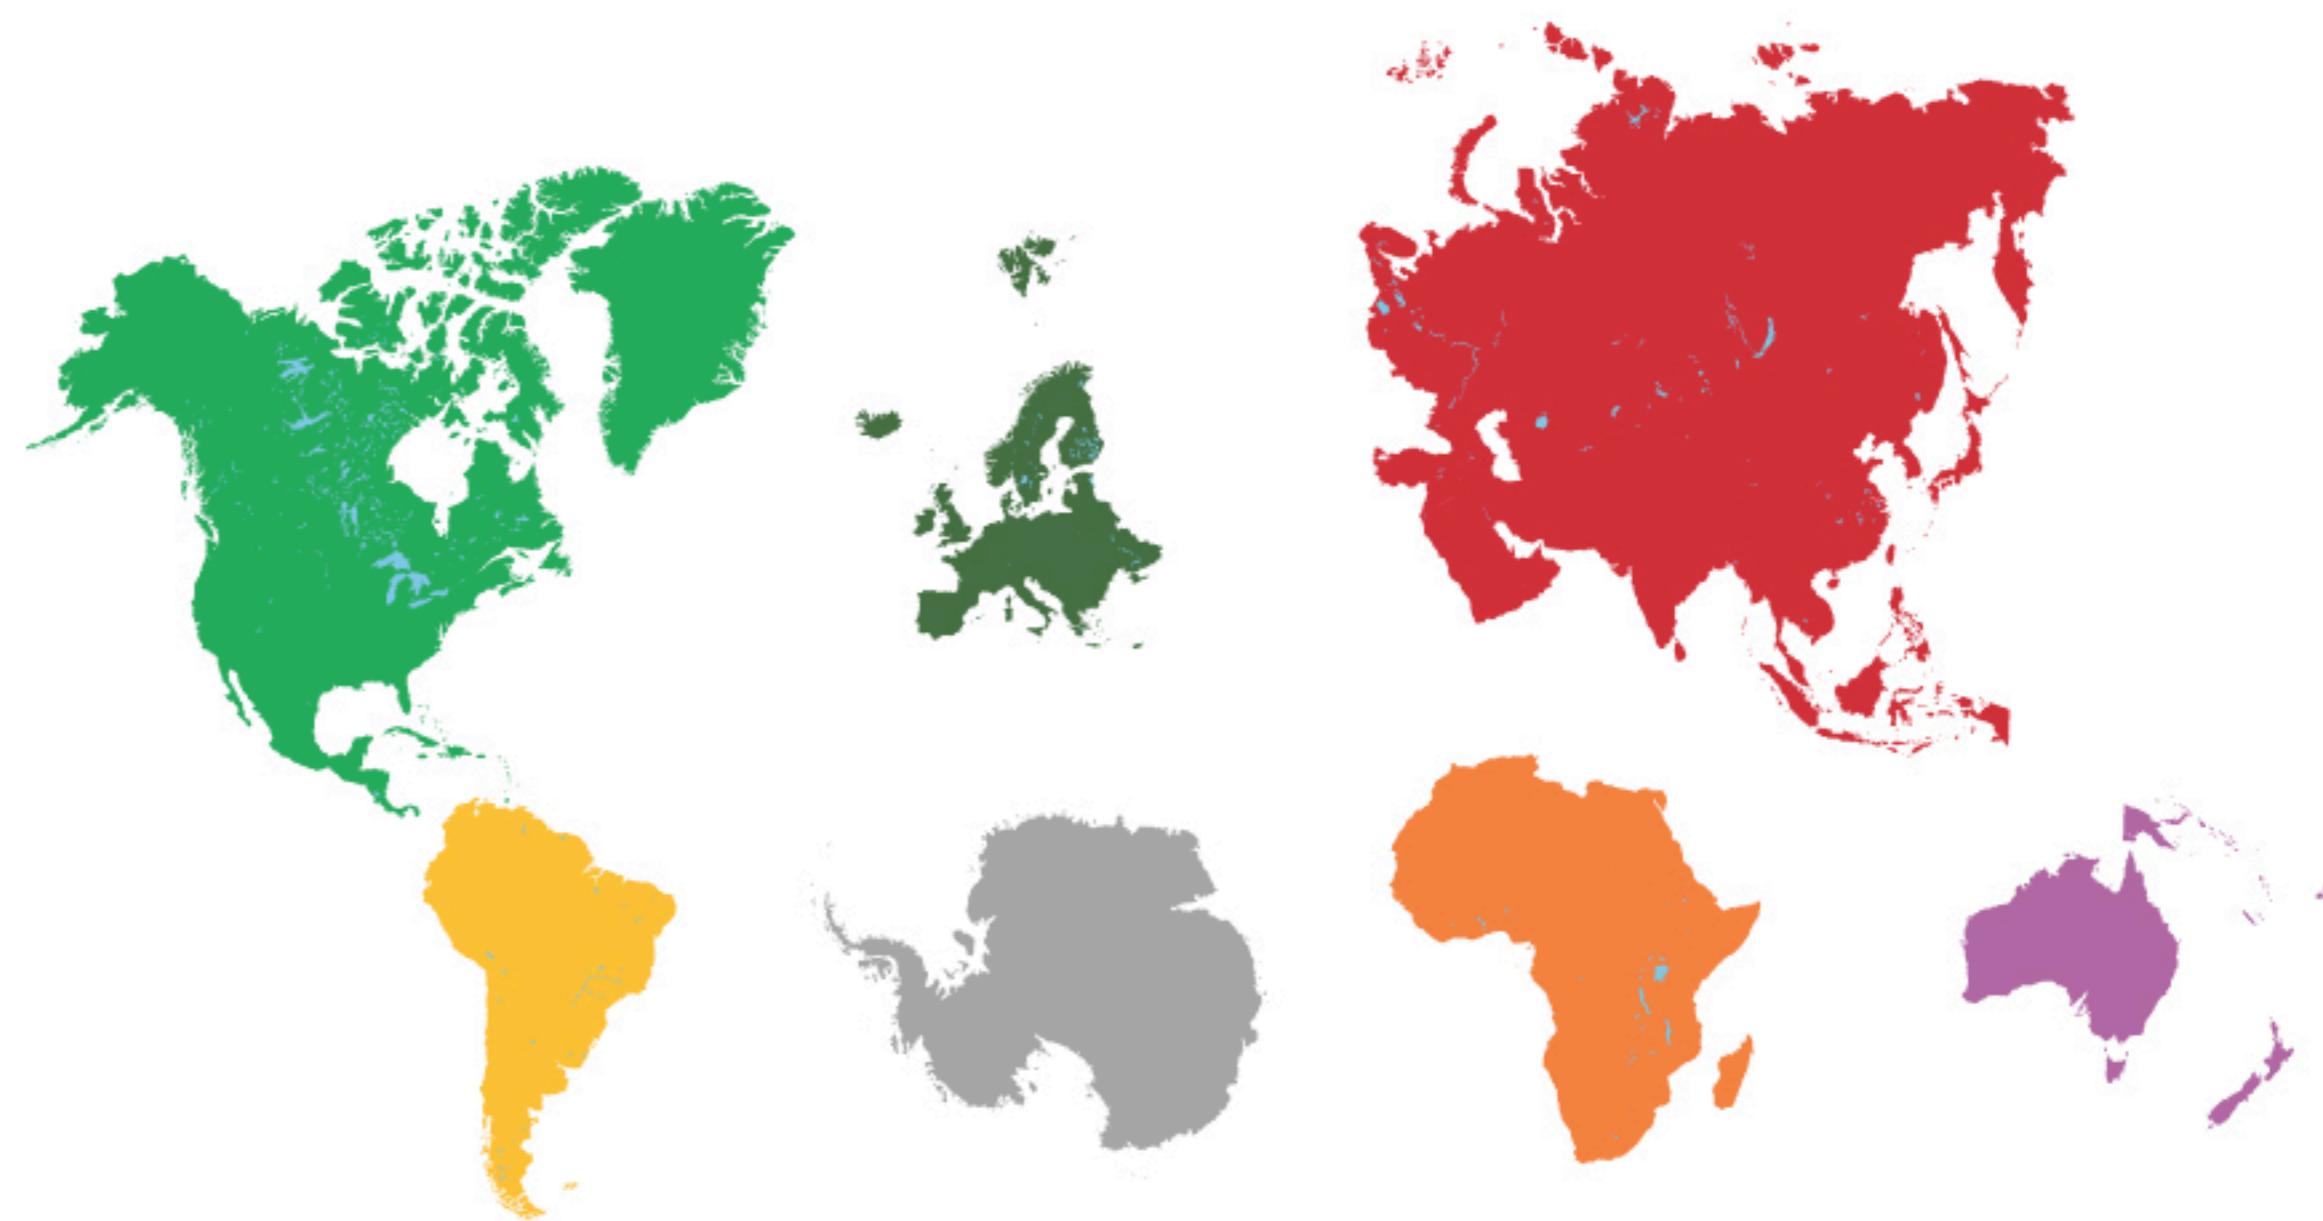

ES

Explore Online:

Find the highest mountain within your continent. Find the longest river. Find the largest lake. What do you notice about your continent?

Explore Offline:

Choose your continent below to enlarge it. Labeled on the map is the highest mountain, the longest river, and the largest lake in your continent. What do you notice about this continent?

Mount McKinley

**Mississippi-
Missouri
River
System**

**Lake
Superior**

North America

**Touch a
river, lake or
mountain
label to see
more
information.**

Mount McKinley

Mississippi-Missouri River System

Lake Superior

North America

Height: 6,168 m
(20,237 ft)

Also known as
Denali.

First ascent on
June 7, 1913 by
Hudson Stuck,
Harry Karstens,
Walter Harper,
and Robert
Tatum.